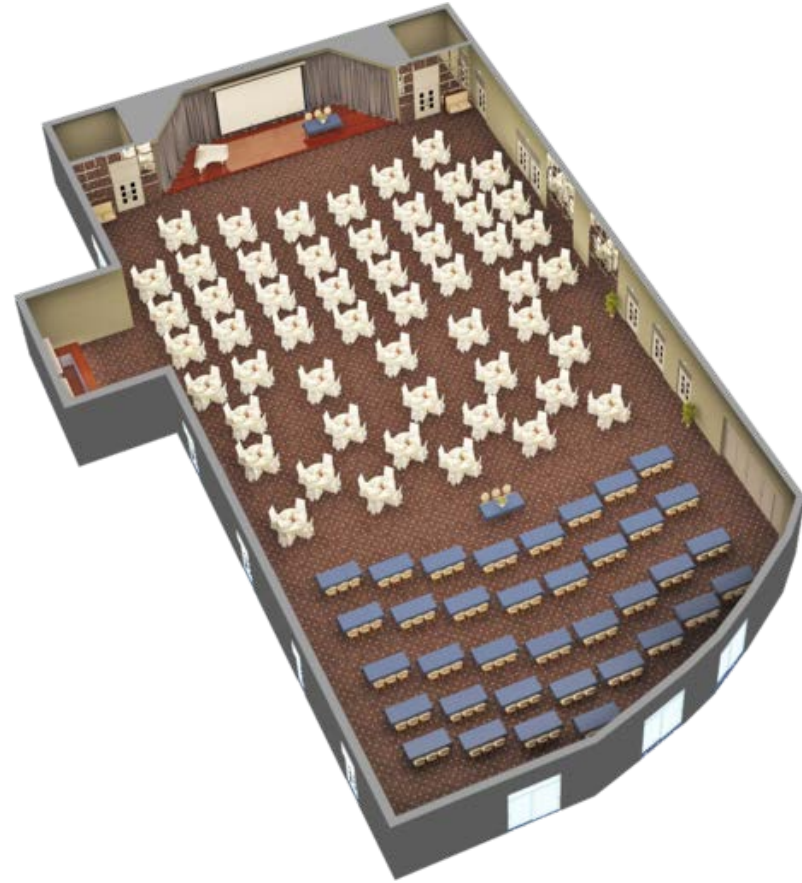

GREAT SOUTHERN  
KILLARNEY

The Events Centre

*Floor Plans*

GREAT SOUTHERN  
KILLARNEY

THE *Great* ROOM

905 m<sup>2</sup>

GREAT SOUTHERN  
KILLARNEY

THE AUDITORIUM

284 m<sup>2</sup>

GREAT SOUTHERN  
KILLARNEY

THE  
CHAPLIN ROOM

123.5 m<sup>2</sup>

Ceiling Height 2.95 m

GREAT SOUTHERN  
KILLARNEY

The Press Room

45 m<sup>2</sup>

Ceiling Height 2.5 m

GREAT SOUTHERN  
KILLARNEY

THE VICTORIAN ROOM

29.75 m<sup>2</sup>

Ceiling Height 2.45 m

GREAT SOUTHERN  
KILLARNEY

THE WRITERS ROOM

29.4 m<sup>2</sup>