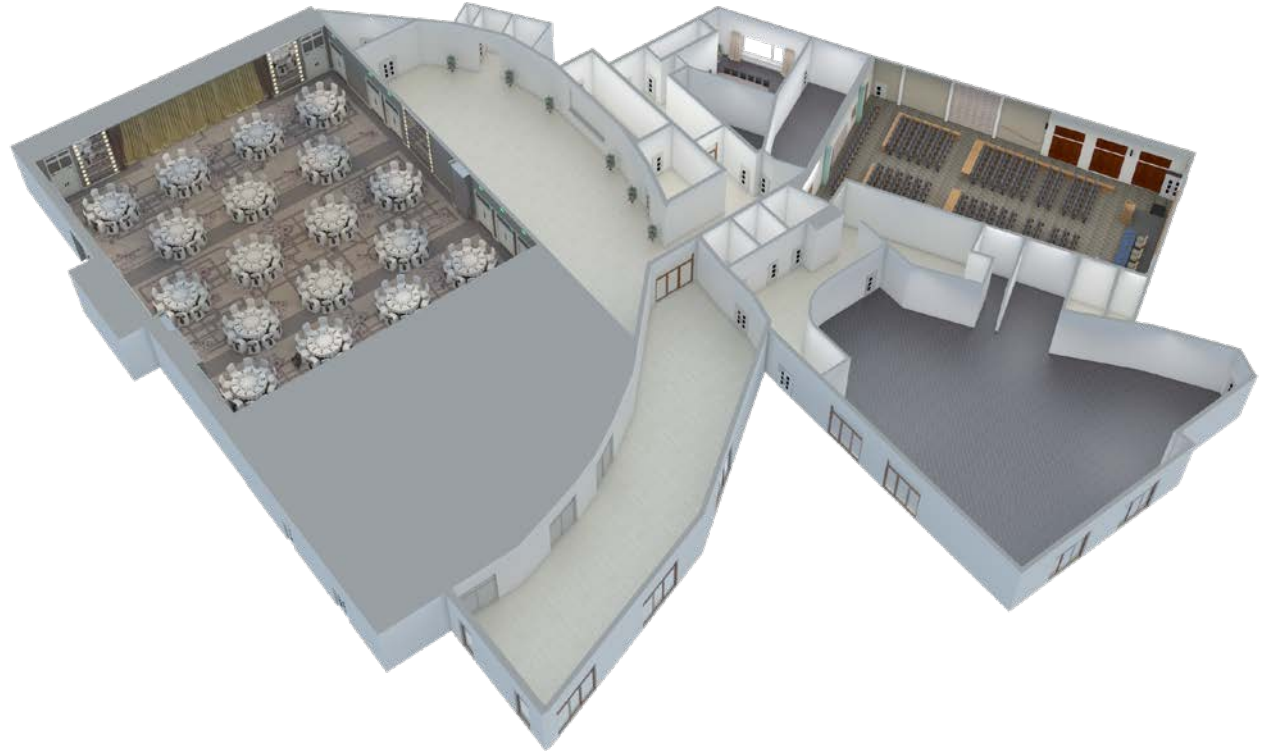

GREAT SOUTHERN  
KILLARNEY

The Events Centre

*Floor Plans*

GREAT SOUTHERN  
KILLARNEY

THE *Great* ROOM

905 m<sup>2</sup>

GREAT SOUTHERN  
KILLARNEY

THE AUDITORIUM

284 m<sup>2</sup>

GREAT SOUTHERN  
KILLARNEY

THE  
CHAPLIN ROOM

123.5 m<sup>2</sup>

Ceiling Height 2.95 m

GREAT SOUTHERN  
KILLARNEY

The Press Room

45 m<sup>2</sup>

Ceiling Height 2.5 m

GREAT SOUTHERN  
KILLARNEY

THE VICTORIAN ROOM

29.75 m<sup>2</sup>

Ceiling Height 2.45 m

GREAT SOUTHERN  
KILLARNEY

THE WRITERS ROOM

29.4 m<sup>2</sup>

Ceiling Height 2.45 m