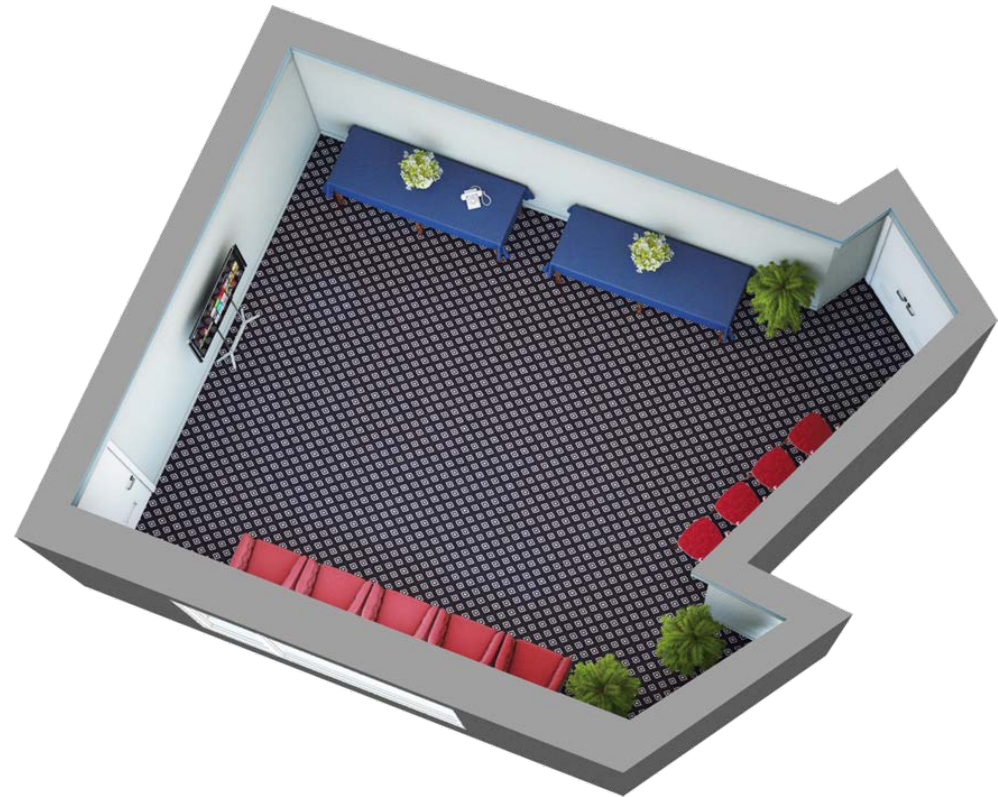

GREAT SOUTHERN  
KILLARNEY

The Events Centre

*Floor Plans*

GREAT SOUTHERN  
KILLARNEY

THE *Great* ROOM

905 m<sup>2</sup>

GREAT SOUTHERN  
KILLARNEY

THE AUDITORIUM

284 m<sup>2</sup>

GREAT SOUTHERN  
KILLARNEY

THE  
CHAPLIN ROOM

123.5 m<sup>2</sup>

Ceiling Height 2.95 m

GREAT SOUTHERN  
KILLARNEY

The Press Room

45 m<sup>2</sup>

Ceiling Height 2.5 m

GREAT SOUTHERN  
KILLARNEY

THE VICTORIAN ROOM

29.75 m<sup>2</sup>

Ceiling Height 2.45 m

GREAT SOUTHERN  
KILLARNEY

THE WRITERS ROOM

29.4 m<sup>2</sup>

Ceiling Height 2.45 m