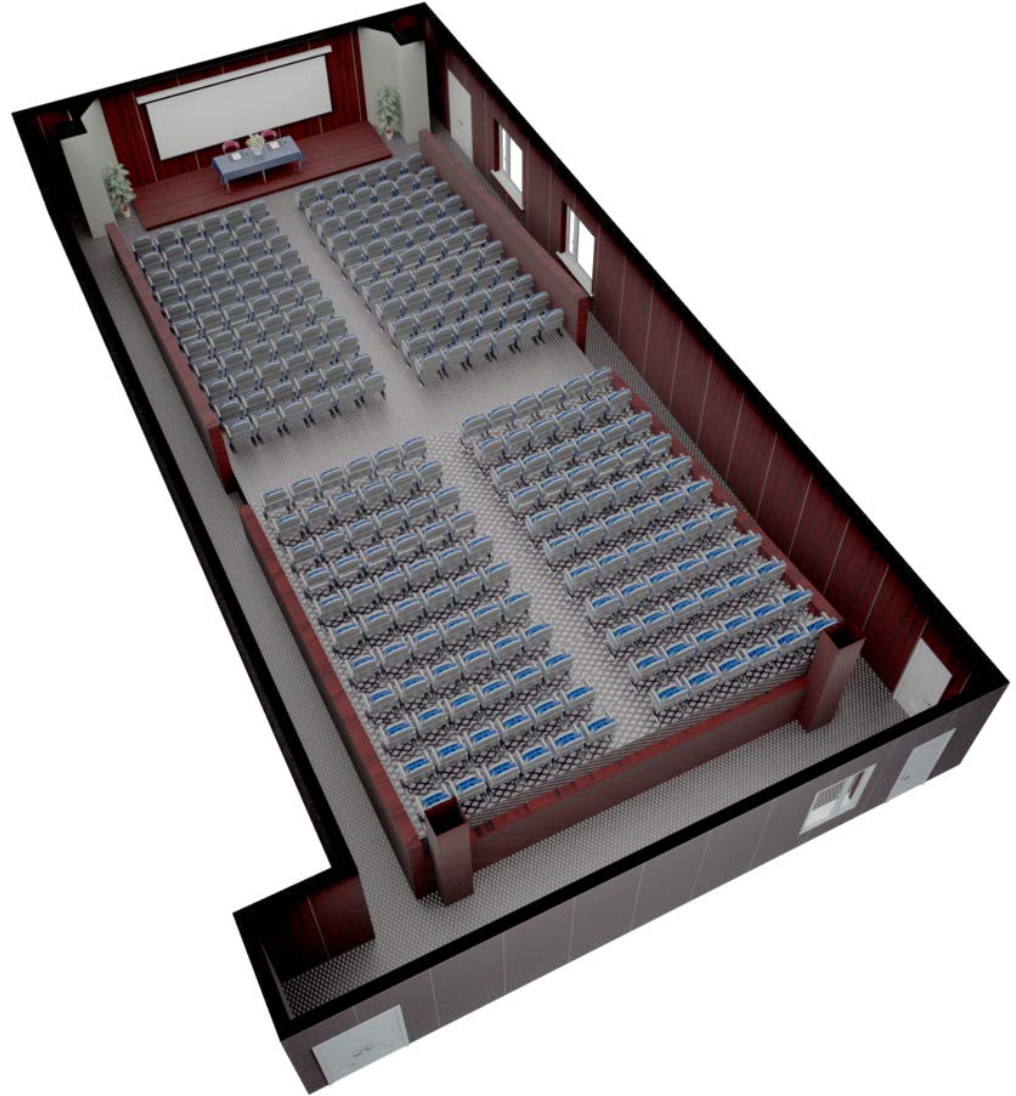

GREAT SOUTHERN  
KILLARNEY

The Events Centre

*Floor Plans*

GREAT SOUTHERN  
KILLARNEY

THE *Great* ROOM

905 m<sup>2</sup>

GREAT SOUTHERN  
KILLARNEY

THE AUDITORIUM

284 m<sup>2</sup>

GREAT SOUTHERN  
KILLARNEY

THE  
CHAPLIN ROOM

123.5 m<sup>2</sup>

Ceiling Height 2.95 m

GREAT SOUTHERN  
KILLARNEY

The Press Room

45 m<sup>2</sup>

Ceiling Height 2.5 m

GREAT SOUTHERN  
KILLARNEY

THE VICTORIAN ROOM

29.75 m<sup>2</sup>

Ceiling Height 2.45 m

GREAT SOUTHERN  
KILLARNEY

THE WRITERS ROOM

29.4 m<sup>2</sup>

Ceiling Height 2.45 m